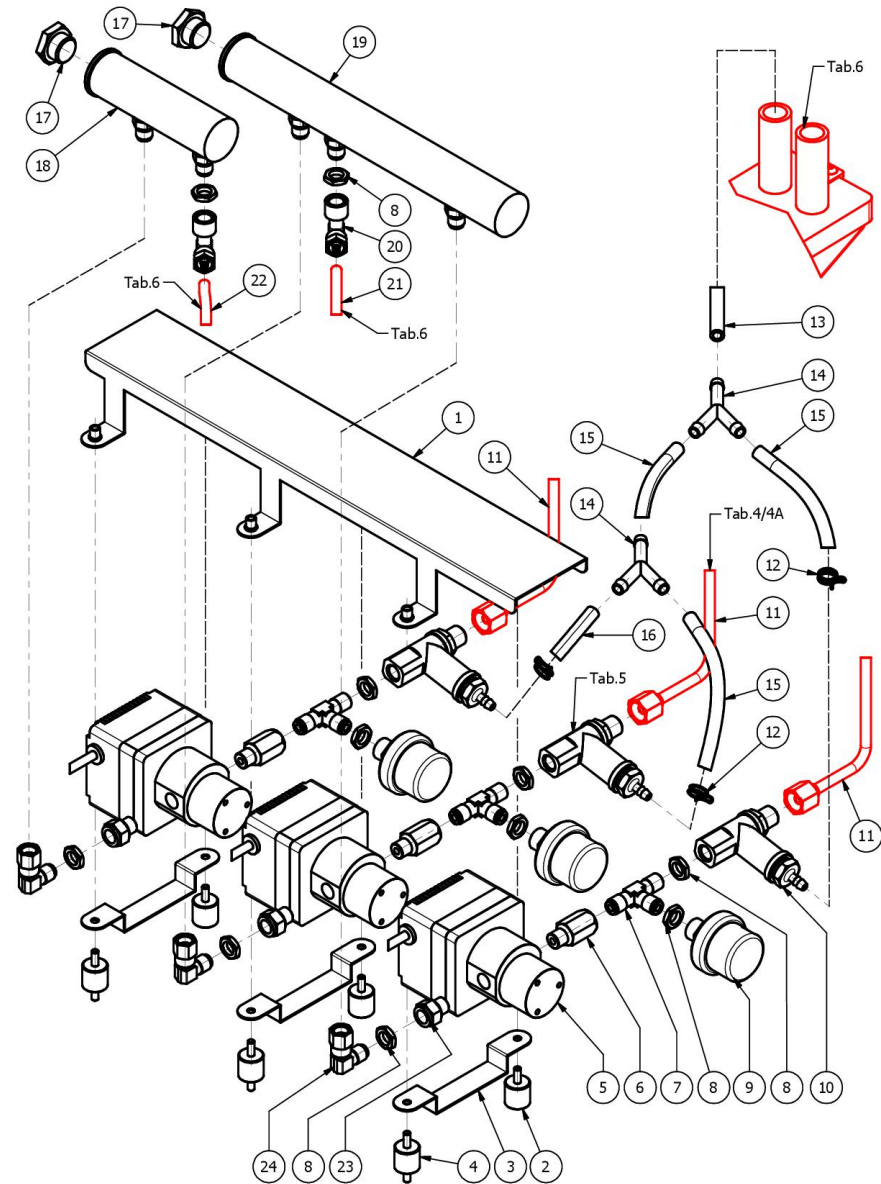

**BEZZERA**

**ARCADIA Brewing profile**

TABLE 5B  
ARCADIA Brewing profile 3GR

TABLE 6  
ARCADIA Brewing profile

POS	CODE	DESCRIPTION
1	5162387LL	MIXER TUBE
2	7304502TR	STRAIGHT FITTING 1/8
3	5221858	WASHER D10 X 2 COPPER
4	5057861LL	BRACKET WATER TUBE ARCADIA
5	7666002	PROBE FOR TERMO PID
6	5222228AL	SPARKLING WATER ARCADIA SHORT
7	5194630.01	TUBE PTFE 6X200
8	5471532.01	SPRING FOR ARTICULATION
9	5190501	CUP FOR FITTING PTFE/GLASS
10	7496072	OR GASKET 121 XP70
11	7496073.01	GASKET OR 115 EP856 (FOR TANK)
12	5493003	GASKET D20.5X15 H1.5 NBR 70SH
13	5471037	ACETALIC AIR FILTER
14	5966568	WATER TUBE LINEAR SPHERE 14,3 WITHOUT AERATOR
15	5226601TW	WATER HOSE TERMINAL
16	5966548.02AL	HOT WATER PIPE BZ07
17	5963131.02	ASSY WATER TUBE
18	7816002	SCREW TCEI M4X12 UNI 5931 A2
19	7816017	SCREW TCEI M4X6
20	5963047	CUP+O-RING+PLUG
21	5194646	SILICON TUBE 8X5X600
22	7304534TR	STRAIGHT FITTING M1/8
23	5194638	TUBE PTFE 6X75
24	7304535TR	T FITTING D6 1/8" G RUVECO
25	5194673	TUBE FEP D8 L=410 ENTER/PUMP
26	5302057AL	FITTING 1/8
27	7304527TR	FITTING D8 3/8
28	7730509	ROTARY PUMP 50-70L/H+ BAND+JOINT
29	5302011AL	FITTING 3/8
30	7730508	KIT PUMP 48YZ

TABLE 6  
ARCADIA Brewing profile

TABLE 6  
ARCADIA Brewing profile

POS	CODE	DESCRIPTION
31	7611508	PUMP CLAMP
32	7742404.01	ELECTRIC MOTOR 220/240V 6MF 50/60HZ
33	7816027	SCREW TCEI M5X8 UNI5931 A2
34	7814002	NOTCHED WASHER D4
35	7821403	NUT M6 UNI 5587 OT
36	7805004	PLAIN WASHER D6 UNI 6592 FEZN
37	5018470LW	PUMP SUPPORT
38	7470601	VIBRATION-DAMPING D25X10
39	5370313	GROUP E. VALVE DRAIN RUBBER HOLDER
40	7611516	CLAMP 10086
41	5194549	HOSE Ø 8x5 SILICONE L=350
42	5194554	SURPRESSION VALVE DRAIN HOSE
43	5963038.01	ASSY DISCHARGE TANK
44	5344049	ASSY LOAD FITTING 1-2GR
45	5344048	ASSY LOAD FITTING 3GR
46	5194625.01	TUBE PTFE 6X240
47	5194672	TUBE PTFE 6X120
48	5194649	TUBE PTFE 6X300