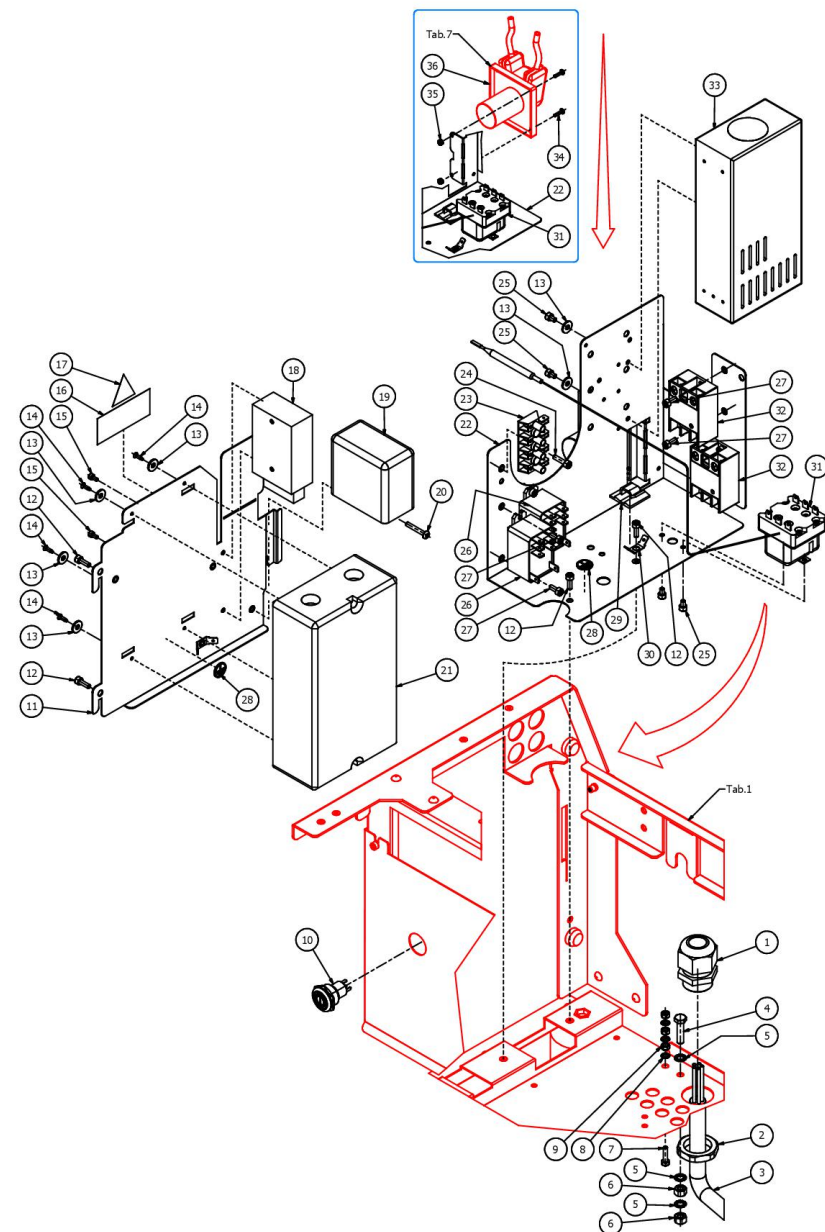

BEZZERA

ARCADIA Brewing profile

TABLE 8

ARCADIA Brewing profile

POS	CODE	DESCRIPTION
30	7615002	DOUBLE FASTON 90° HOLE D6.3
31	7434001	THERMOSTAT MANUAL
32	7635424.01	RELAIS SSR FOR T.PID
33	7637208	FEEDER 200VA 24V ARCADIA
34	7815603	SCREW TCC M3X12
35	7822602	NUT M3 OT
36	7730512	PUMP ARCADIA

BEZZERA

ARCADIA Brewing profile

TABLE 8

ARCADIA Brewing profile