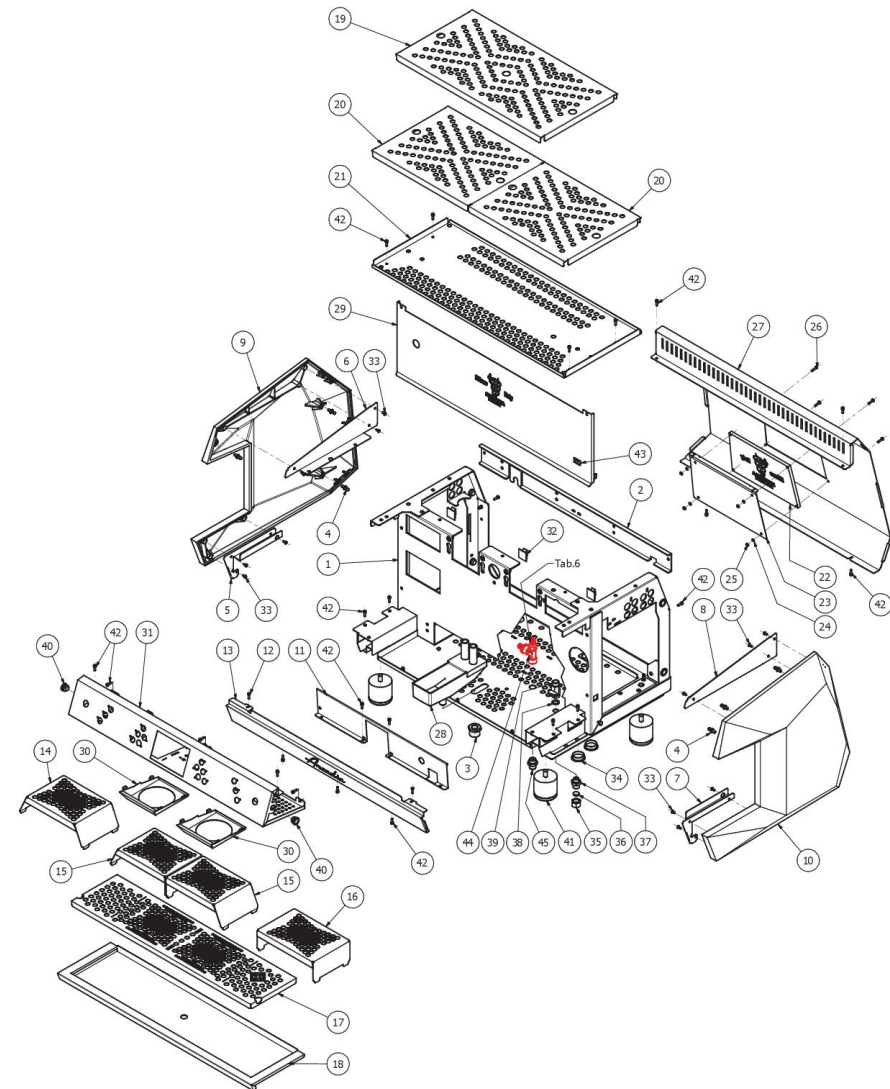

BEZZERA

ARCADIA Brewing profile

TABLE 1
ARCADIA Brewing profile

POS	CODE	DESCRIPTION
29	5094890LW	FRONTAL GROUP 1GR
30	5013007VT	COVERING ARCADIA GROUP RED 3000
30	5013007VS	COVERING ARCADIA GOLD GROUP
30	5013007VH	ARCADIA GROUP COVER BLACK
30	5013007YE	COVER GROUP ARCADIA WHITE
30	5013007VU	COVERING ARCADIA RUST GROUP
31	5094898.01LL	FRONTAL WORK 3GR W/COMPASS
31	5094897.01LL	FRONTAL WORK 2GR W/COMPASS
31	5094896.01LL	FRONTAL WORK 1GR W/COMPASS
32	7611517	CLAMP
33	7819908	SCREW TTEI M4X8
34	7305508	BLACK PLASTIC PLUG D.30
35	5221819	CAP NUT 3/8
36	5492011	GASKET D15X3 ASBESTOS FREE
37	5302078AL	FITTING 3/8
38	5221869	WASHER D14 X 20 X 1.5 COPPER
39	7451504	ASSEMBLY TAP
40	7999916	BUSHING PIN M6
41	7474215	FEET
42	7816002	SCREW TCEI M4X12 UNI 5931 A2
43	5521524	ITALIAN FLAG LABEL
44	5344048	ASSY LOAD FITTING 3GR
44	5344049	ASSY LOAD FITTING 1-2GR
45	5302011AL	FITTING 3/8

BEZZERA

ARCADIA Brewing profile

TABLE 1
ARCADIA Brewing profile