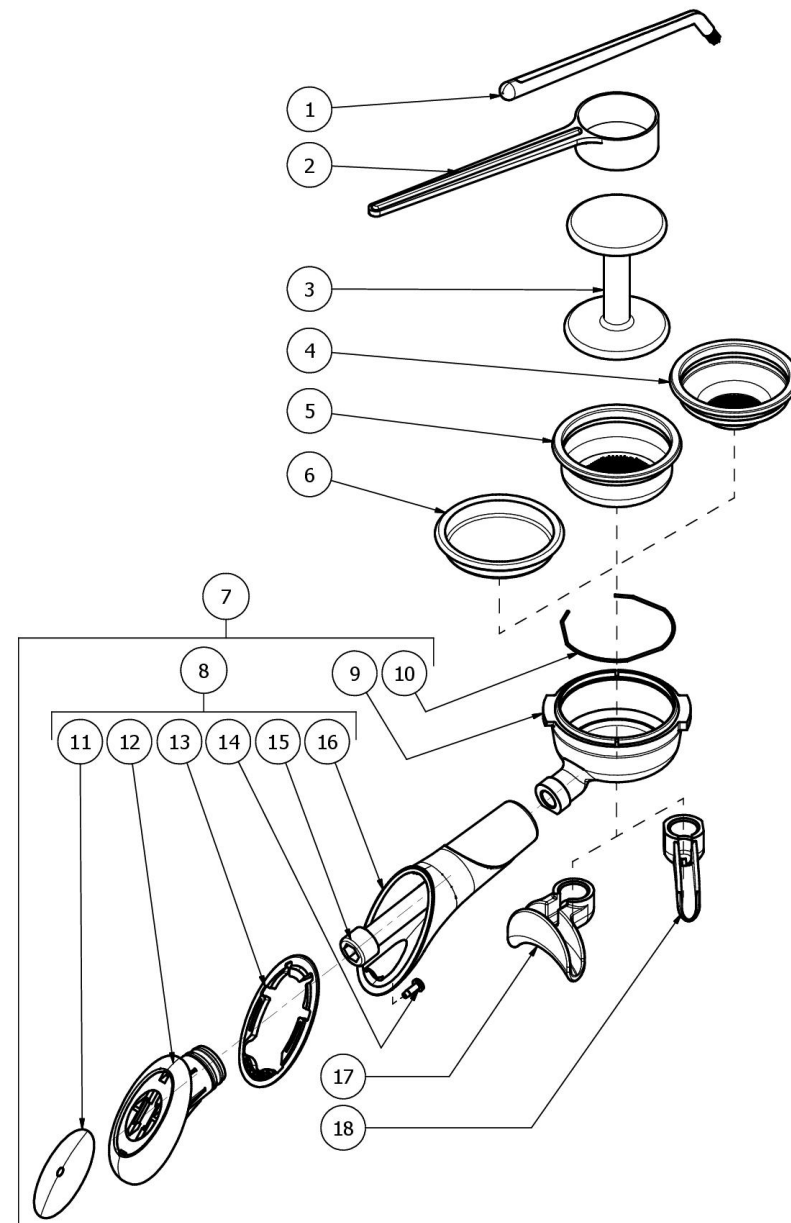

BEZZERA

ARCADIA Brewing profile

TABLE 9

ARCADIA Brewing profile

POS	CODE	DESCRIPTION
1	7990603	CLEANING BRUSH FOR COFFEE MACHINE
2	5372101	BLACK MEASURE
3	5373001	COFFEE-PRESS ABS
4	5471031.01	FILTER 1 CUP 8 GRAMS
5	5471035	FILTER 2 CUPS 16 GR RIBBED
6	5471003	BLIND FILTER AISI 304
7	5965587.02	ASSY FILTER-HOLDER 2CUPS BZ W/LOGO
7	5965586.02	ASSY FILTER-HOLDER 1CUP BZ BEC.50°
8	5978508.02	ASSY HANDLE WITH LOGO
9	5286016TW	FILTERHOLDER TILTED HANDLE BZ GROUP
10	5471527	FILTER-HOLDER SPRING D1.2 AISI 302
11	5371205	PLATE WITH LOGO
12	5371204.01	CHROMED PLUG
13	7493021	GASKET FOR LOGO HANDLE
14	7809810	SCREW PLAS FIX 45 TC POZI D.3,5X10
15	7816026	SCREW TCEI M12X60
16	5371203	HANDLE
17	7305007TW	SPOUT 2 WAYS WITHOUT PB+PWP
18	7305006TW	SPOUT 1 WAY S/PB+PWP

BEZZERA

ARCADIA Brewing profile

TABLE 9

ARCADIA Brewing profile