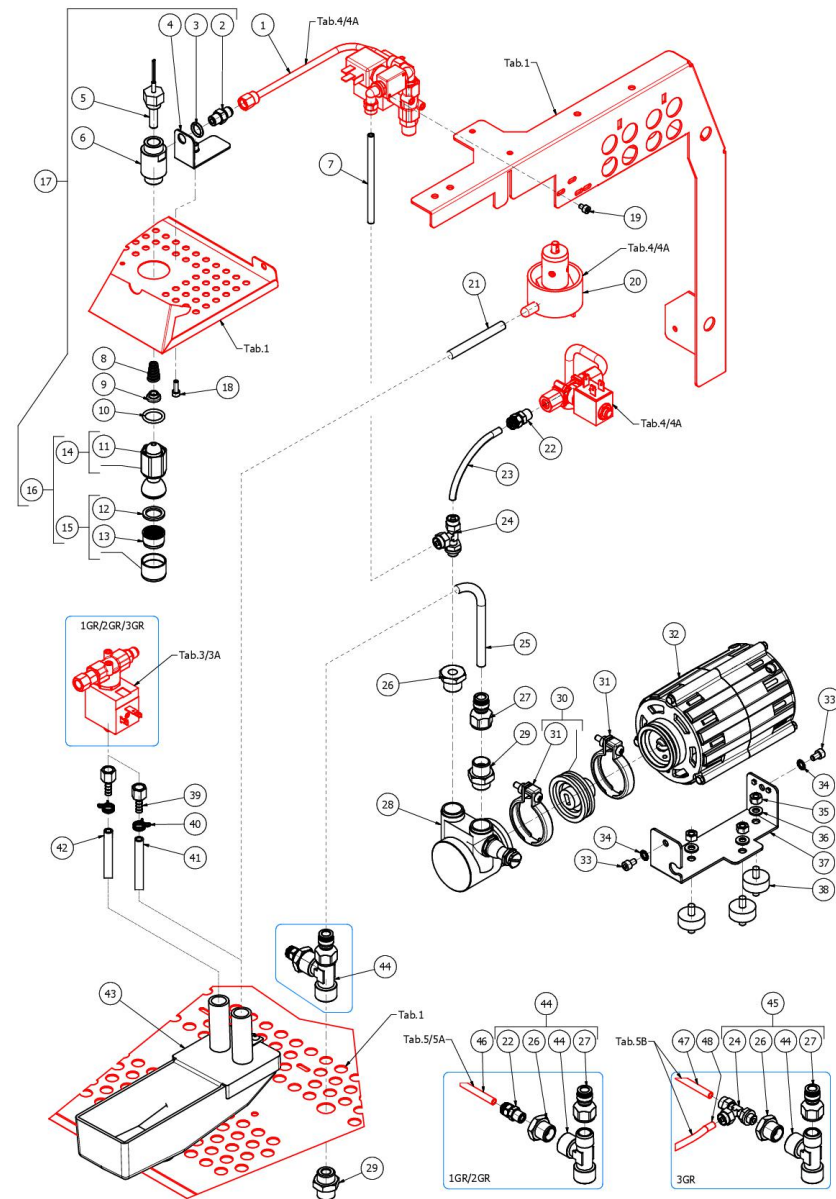

TABLE 6  
ARCADIA Brewing profile

TABLE 6  
ARCADIA Brewing profile

POS	CODE	DESCRIPTION
31	7611508	PUMP CLAMP
32	7742404.01	ELECTRIC MOTOR 220/240V 6MF 50/60HZ
33	7816027	SCREW TCEI M5X8 UNI5931 A2
34	7814002	NOTCHED WASHER D4
35	7821403	NUT M6 UNI 5587 OT
36	7805004	PLAIN WASHER D6 UNI 6592 FEZN
37	5018470LW	PUMP SUPPORT
38	7470601	VIBRATION-DAMPING D25X10
39	5370313	GROUP E. VALVE DRAIN RUBBER HOLDER
40	7611516	CLAMP 10086
41	5194549	HOSE Ø 8x5 SILICONE L=350
42	5194554	SURPRESSION VALVE DRAIN HOSE
43	5963038.01	ASSY DISCHARGE TANK
44	5344049	ASSY LOAD FITTING 1-2GR
45	5344048	ASSY LOAD FITTING 3GR
46	5194625.01	TUBE PTFE 6X240
47	5194672	TUBE PTFE 6X120
48	5194649	TUBE PTFE 6X300

TABLE 6  
ARCADIA Brewing profile

TABLE 7  
ARCADIA Brewing profile

POS	CODE	DESCRIPTION
1	5162444LL	AUTOMATIC STEAM TUBE
2	5194674	TUBE PTFE 6X100
3	7304536TR	UNION ELBOW D6 1/8"G RUVECO
4	5225414AL	REDUCTION M12X1/8
5	7371003	STEAM PIPE PROTECTION
6	7496091	OR GASKET 108
7	7305017	TERMINAL STEAM 3 HOLES
8	7479987	NOZZLE STEAM WITH TIMER PROBE 011
9	7814001	WASHER D4 DIN 6798A A2
10	7819908	SCREW TTEI M4X8
11	5194542.01	SILICONE DISCHARGED PIPE L=700
12	7303010	UNION ELBOW 1/8
13	7304502TR	STRAIGHT FITTING 1/8
14	5194675	TUBE PTFE 6X30
15	5163367LL	STEAM TUBE LEFT ARCADIA 3GR.
16	5163360.01LL	STEAM TUBE RIGHT ARCADIA 2/3 GR.
17	7304534TR	STRAIGHT FITTING M1/8
18	7304541TR	RIGHT FITTING 1/8 X 1/8
19	5370313	GROUP E.VALVE DRAIN RUBBER HOLDER
20	7730512	PUMP ARCADIA
21	5225309	FITTING M13X3/8
22	5224603TP	GASKET HOLDER D12X12 BRASS PB-NI FR
23	5496042	GASKET D11X4X4 EPT 70
24	5283058	TAP BODY 3/8
25	5221826	NUT 3/8
26	5494004	GASKET D12 X 6 PTFE GRAPHITIZED
27	5261801	WASHER D11
28	5471513	SPRING D8 H17 AISI302
29	5260205DL	SHAFT D12X60,5 AISI303
30	5964097	ASSY TAP ROD ARCADIA