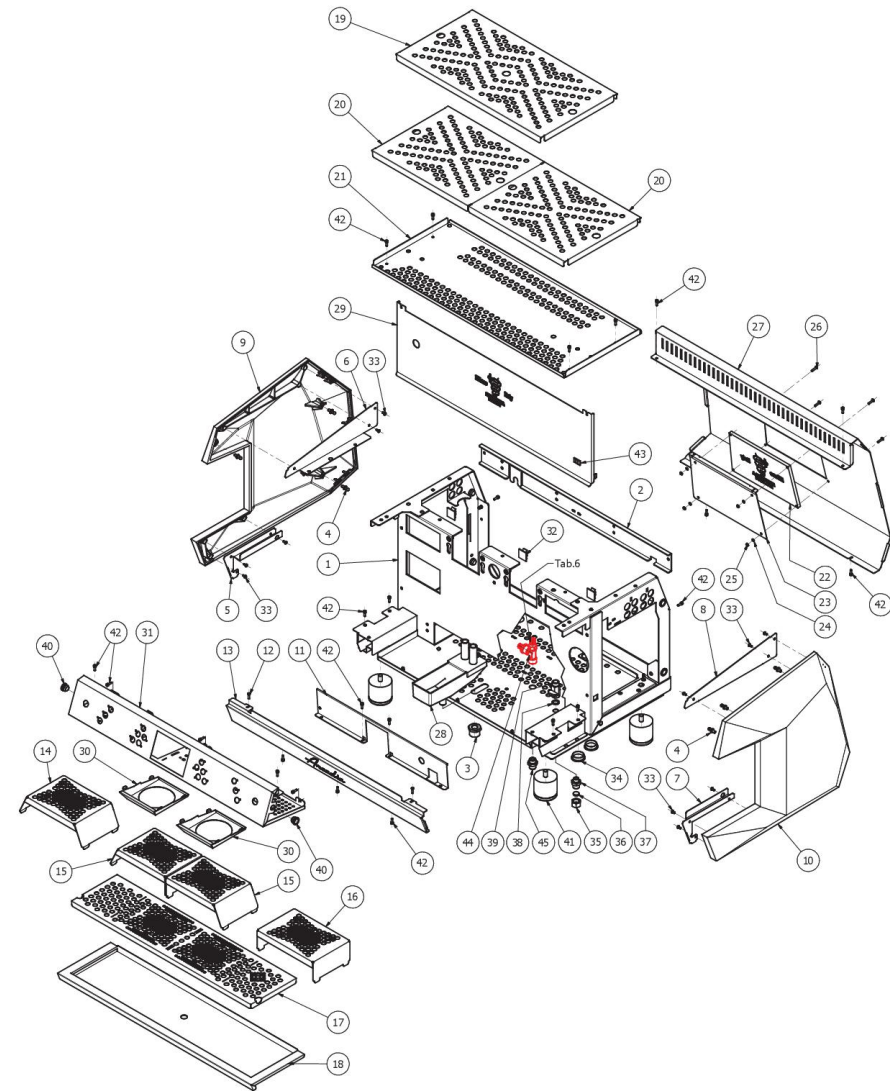

BEZZERA

ARCADIA Brewing profile

POS	CODE	DESCRIPTION
1	5964677	ASSY FRAME 3GR
1	5964678	ASSY FRAME 2GR
1	5964679	ASSY FRAME 1GR
2	5035729LL	ARCADIA CROSSBAR 2GR W/COMPASSES
2	5035730LL	ARCADIA CROSSBAR 3GR W/COMPASSES
2	5035731LL	ARCADIA CROSSBAR 1GR W/COMPASSES
3	5225294	FITTING M/F 3/4X3/8
4	7999915	STUD M6
5	5056014LW	LEFT LATERAL BOTTOM SIDE-ARCADIA
6	5056015LW	LEFT LATERAL TOP SIDE-ARCADIA
7	5056012LW	RIGHT LATERAL BOTTOM SIDE-ARCADIA
8	5056013LW	RIGHT LATERAL TOP SIDE-ARCADIA
9	5370917YE1	ARCADIA LEFT SIDE WHITE AND 8 RACE
9	5370917YE	ARCADIA LEFT SIDE WHITE
9	5370917YD1	ORANGE LEFT ARCADIA PANEL WITH
9	5370917VU	ARCADIA LEFT SIDE RUST
9	5370917VT	ARCADIA LEFT SIDE RED
9	5370917VS	ARCADIA LEFT SIDE GOLD
9	5370917VH	ARCADIA LEFT SIDE BLACK
10	5370916YE1	ARCADIA RIGHT WHITE PANEL WITH 8
10	5370916YE	RIGHT LATERAL SIDE-ARCADIA WHITE
10	5370916YD1	ORANGE RIGHT ARCADIA PANEL WITH
10	5370916VU	RUST RIGHT ARCADIA PANEL
10	5370916VT	ARCADIA RIGHT SIDE RED
10	5370916VS	RIGHT ARCADIA GOLD PANEL
10	5370916VH	RIGHT LATERAL SIDE-ARCADIA BLACK
11	5053041.01LL	PROTECTION BASEMENT ARCADIA
11	5053040.01LL	PROTECTION BASEMENT ARCADIA
11	5053039.01LL	PROTECTION BASEMENT ARCADIA DISPLAY
12	7817801	SCREW TPS M4X16 DIN 7688 A2

BEZZERA

ARCADIA Brewing profile

TABLE 1
ARCADIA Brewing profile