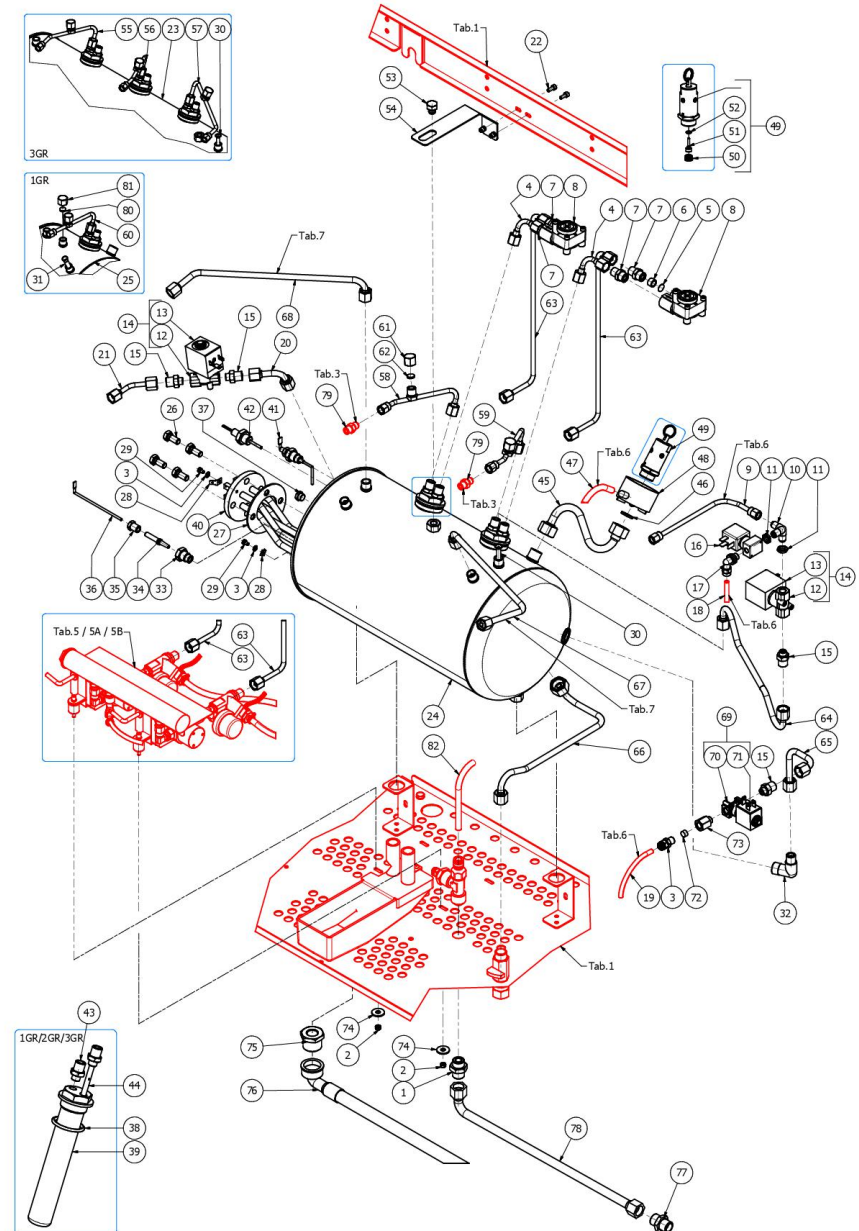

BEZZERA

ARCADIA Brewing profile

TABLE 4 - (up to 11/03/2019)
ARCADIA Brewing profile

POS	CODE	DESCRIPTION
31	5192310	SUCTION HOSE D8X1 150MM PTFE DE VER
32	5301507TR	UNION ELBOW M13X3/8
33	5225209AL	FITTING M10X1/4
34	5192001	PROBE SHEATH D8 X 45 HOLE D3 PTFE
35	5225205	STRAIGHT FITTING M10 OT
36	5265812LW	PROBE MINIMUM LEVEL D3X110-4,8
37	5226402	PLUG 1/8
38	5495007	COPPER GASKET D32X40
39	5329022DC-AL	EXCHANGER 2 HOLES L=155 ARCADIA
40	5722242AL	HEATING ELEMENT 220/240V-2750/3300W
40	5722243AL	HEATING ELEMENT 220/240V-4600/5450W
40	5722241AL	HEATING ELEMENT 220/240V-1850/2200W
41	5973131LL	ASSY PROBE MAX LEVEL ARCADIA
42	7666008	PROBE X THERMOPID AISI316 D3
43	5302006AL	FITTING M12X1/8
44	5963186	ASSY INJECTOR 150MM 8HOLES W/FITTING
45	5164087LL	SAFETY VALVE PIPE
46	5492021	GASKET D18x10x2
47	5194646	SILICON TUBE 8X5X600
47	5194551	HOSE Ø 8x5 SILICONE L=450 1GR
48	5963047	CUP+O-RING+PLUG
49	5965015.07	ASSY SECURITY VALVE 1,65 BAR VITON
50	5226417.01	SECURITY VALVE 1/8"G PLUG
51	5264017.02	SECURITY VALVE PIN
52	7496094	O-RING GASKET 102 VITON 70SH
53	7816401	SCREW TE M10X10 UNI 5739 A2
54	5058460.01LL	BOILER SUPPORT ARCADIA W/COMPASSES
55	5162437LL	EXIT EXCHANGER TUBE (1°) 3GR
56	5162438LL	EXIT ECHANGER TUBE (2°) 3GR
57	5162439LL	EXIT ECHANGER TUBE (3°) 3GR

BEZZERA

ARCADIA Brewing profile

TABLE 4 - (up to 11/03/2019)
ARCADIA Brewing profile