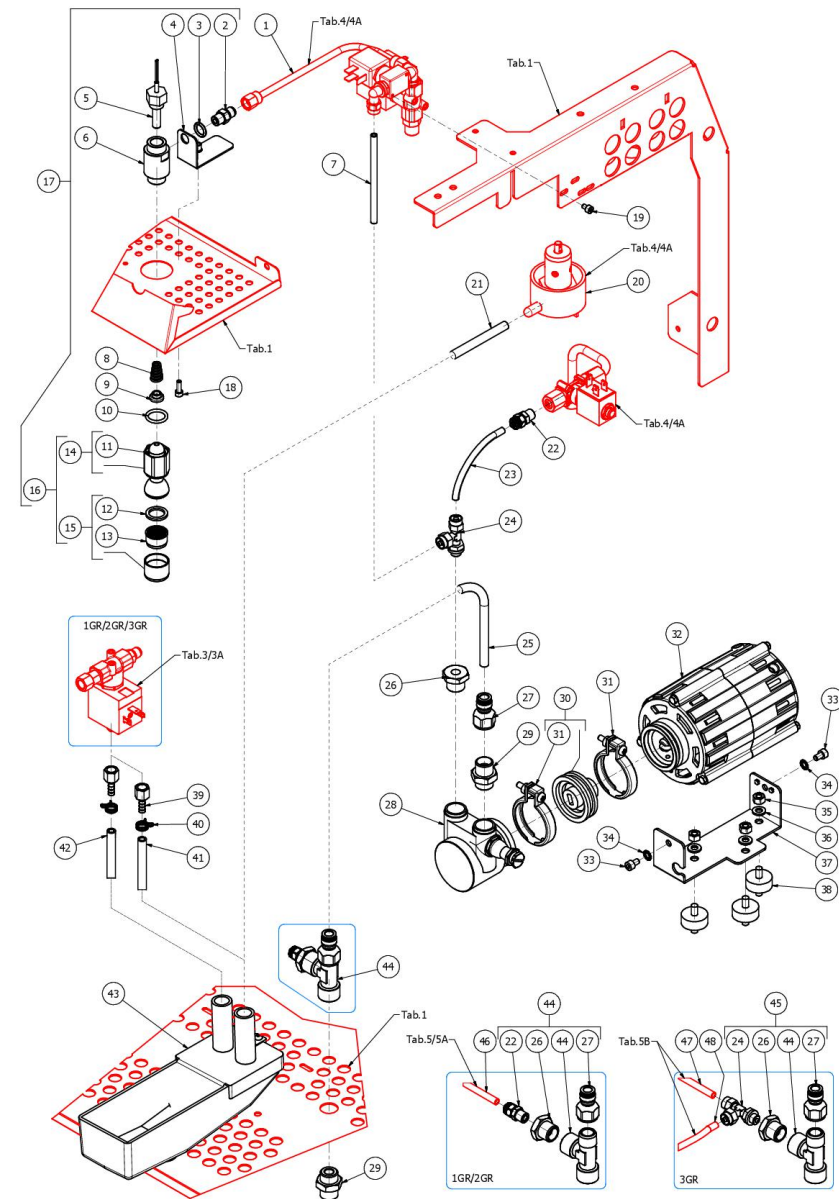

TABLE 6  
ARCADIA Brewing profile

TABLE 7  
ARCADIA Brewing profile

POS	CODE	DESCRIPTION
1	5162444LL	AUTOMATIC STEAM TUBE
2	5194674	TUBE PTFE 6X100
3	7304536TR	UNION ELBOW D6 1/8"G RUVECO
4	5225414AL	REDUCTION M12X1/8
5	7371003	STEAM PIPE PROTECTION
6	7496091	OR GASKET 108
7	7305017	TERMINAL STEAM 3 HOLES
8	7479987	NOZZLE STEAM WITH TIMER PROBE 011
9	7814001	WASHER D4 DIN 6798A A2
10	7819908	SCREW TTEI M4X8
11	5194542.01	SILICONE DISCHARGED PIPE L=700
12	7303010	UNION ELBOW 1/8
13	7304502TR	STRAIGHT FITTING 1/8
14	5194675	TUBE PTFE 6X30
15	5163367LL	STEAM TUBE LEFT ARCADIA 3GR.
16	5163360.01LL	STEAM TUBE RIGHT ARCADIA 2/3 GR.
17	7304534TR	STRAIGHT FITTING M1/8
18	7304541TR	RIGHT FITTING 1/8 X 1/8
19	5370313	GROUP E.VALVE DRAIN RUBBER HOLDER
20	7730512	PUMP ARCADIA
21	5225309	FITTING M13X3/8
22	5224603TP	GASKET HOLDER D12X12 BRASS PB-NI FR
23	5496042	GASKET D11X4X4 EPT 70
24	5283058	TAP BODY 3/8
25	5221826	NUT 3/8
26	5494004	GASKET D12 X 6 PTFE GRAPHITIZED
27	5261801	WASHER D11
28	5471513	SPRING D8 H17 AISI302
29	5260205DL	SHAFT D12X60,5 AISI303
30	5964097	ASSY TAP ROD ARCADIA

TABLE 7  
ARCADIA Brewing profile

**BEZZERA**

**ARCADIA Brewing profile**

TABLE 7  
ARCADIA Brewing profile

POS	CODE	DESCRIPTION
31	5371815	BLACK KNOB
32	7819920	SCREWS TE M5X10 C/KNURLED STAINLESS STEEL WASHER INOX A2
33	5373931CM	STEAM DISK
34	5471532.01	SPRING FOR ARTICULATION
35	5190501	CUP FOR FITTING PTFE/GLASS
36	5494021	NUT GASKET PTFE H=1,5
37	5494020	GLOBE GASKET 14.3 PTFE
38	5221872.01	LOOSEN NUT 3/8
39	7371004	STEAM PIPE PROTECTION
40	7496095	OR GASKET 6X1.2 EPDM70
41	5266610	4-HOLE STEAM TERMINAL AISI303
42	7479993.02	STEAM TUBE TERMINAL 4 WAYS ARCADIA
43	5964104	ASSY TAP 3/8