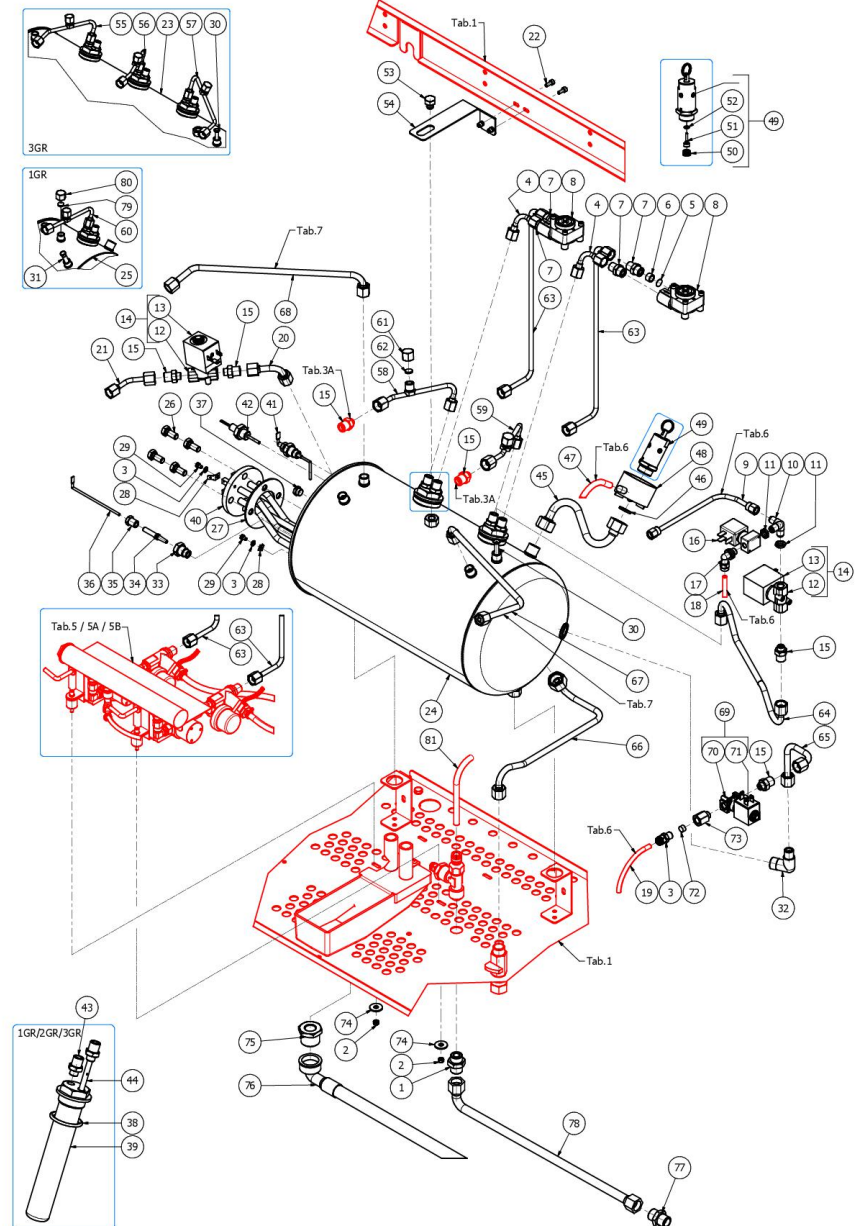

BEZZERA

ARCADIA Brewing profile

TABLE 4A - (from 12/03/2019)
ARCADIA Brewing profile

POS	CODE	DESCRIPTION
58	5162441LL	EXIT EXCHANGER TUBE (1°)2GR
59	5162448LL	EXIT EXCHANGER TUBE (2°) 2GR
60	5162445LL	EXIT EXCHANGER TUBE (1°) 1GR
61	5221813	PLUG M12X1 OT
62	5492008	GASKET D10 X 2
63	5162440LL	EXCHANGER TUBE 1°-2°-3° 3GR
64	5163356LL	TUBE EV.WATER ARCADIA 2/3GR.
65	5163369LL	LOAD TUBE BOILER
66	5163358LL	DRAIN TUBE BOILER ARCADIA
67	5163360.01LL	STEAM TUBE RIGHT ARCADIA 2/3 GR.
68	5163367LL	STEAM TUBE LEFT ARCADIA 3GR.
69	7702322	EV.2VIE OLAB 220/230V 25BAR SMALL
70	7703018	ELECTROPILOT OLAB 2 WAY SMALL
71	7630341	COIL EV.220/230V OLAB 2 WAY SMALL
72	5471019	FILTER D8,5X5 AISI304
73	5225310AL	FITTING MF 1/8
74	7815002	ROSE D6.4X18X1,6 DIN 9021 A2
75	5225294	FITTING M/F 3/4X3/8
76	7303503	PIPE D12.7X18.8 3/4FC L=200CM
77	5302034AL	FITTING 3/8
78	7200504.01	FLEX INOX 3/8
79	5492020	GASKET D11.5 X 2
80	5221840	CAP NUT M13 OT
81	5194673	TUBE FEP D8 L=410 ENTER/PUMP

BEZZERA

ARCADIA Brewing profile

TABLE 4A - (from 12/03/2019)
ARCADIA Brewing profile