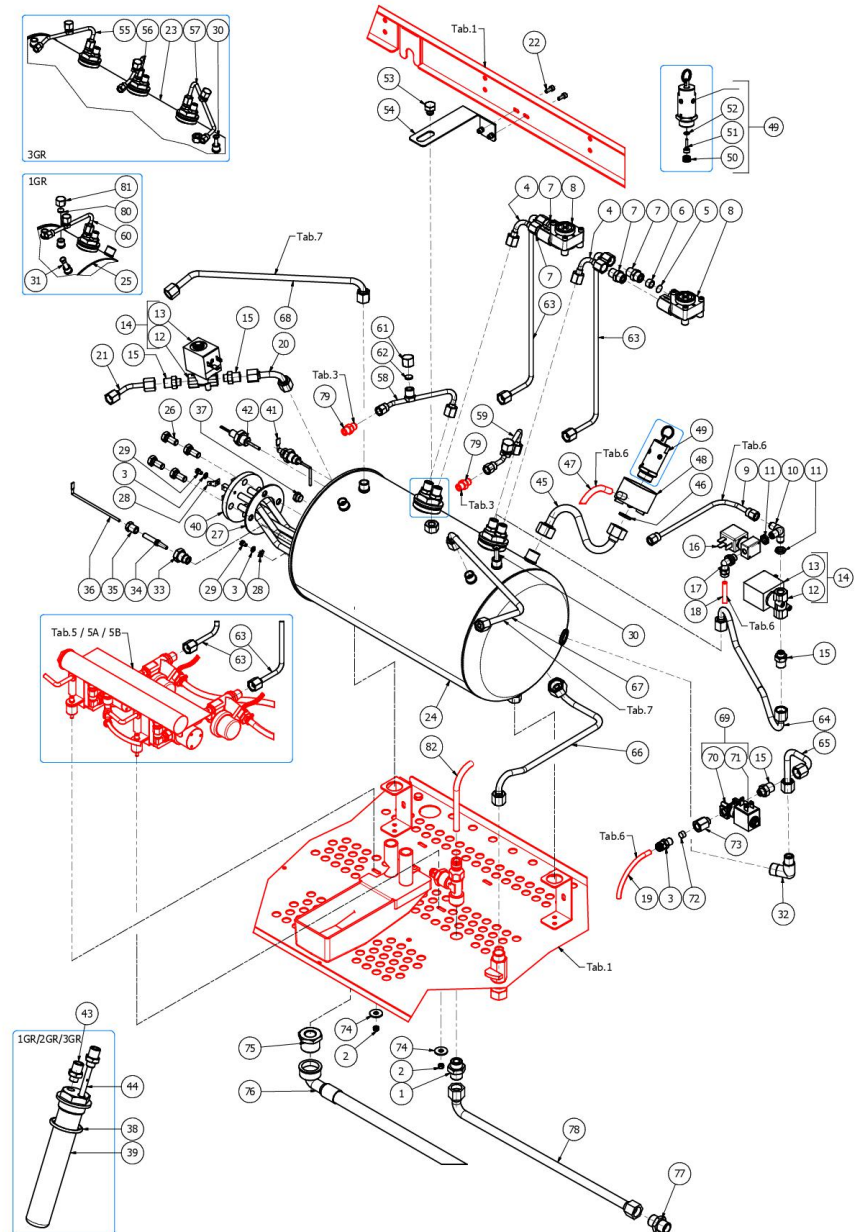

BEZZERA

ARCADIA Brewing profile

TABLE 4 - (up to 11/03/2019)
ARCADIA Brewing profile

POS	CODE	DESCRIPTION
58	5162441LL	EXIT EXCHANGER TUBE (1°)2GR
59	5162442LL	EXIT EXCHANGER TUBE (2°) 2GR
60	5162443LL	EXIT EXCHANGER TUBE (1°) 1GR
61	5221813	PLUG M12X1 OT
62	5492008	GASKET D10 X 2
63	5162440LL	EXCHANGER TUBE 1°-2°-3° 3GR
64	5163356LL	TUBE EV.WATER ARCADIA 2/3GR.
65	5163369LL	LOAD TUBE BOILER
66	5163358LL	DRAIN TUBE BOILER ARCADIA
67	5163360.01LL	STEAM TUBE RIGHT ARCADIA 2/3 GR.
68	5163367LL	STEAM TUBE LEFT ARCADIA 3GR.
69	7702322	EV.2VIE OLAB 220/230V 25BAR SMALL
70	7703018	ELECTROPILOT OLAB 2 WAY SMALL
71	7630341	COIL EV.220/230V OLAB 2 WAY SMALL
72	5471019	FILTER D8,5X5 AISI304
73	5225310AL	FITTING MF 1/8
74	7815002	ROSE D6.4X18X1,6 DIN 9021 A2
75	5225294	FITTING M/F 3/4X3/8
76	7303503	PIPE D12.7X18.8 3/4FC L=200CM
77	5302034AL	FITTING 3/8
78	7200504.01	FLEX INOX 3/8
79	7304502TR	STRAIGHT FITTING 1/8
80	5492020	GASKET D11.5 X 2
81	5221840	CAP NUT M13 OT
82	5194673	TUBE FEP D8 L=410 ENTER/PUMP

BEZZERA

ARCADIA Brewing profile

TABLE 4 - (up to 11/03/2019)
ARCADIA Brewing profile