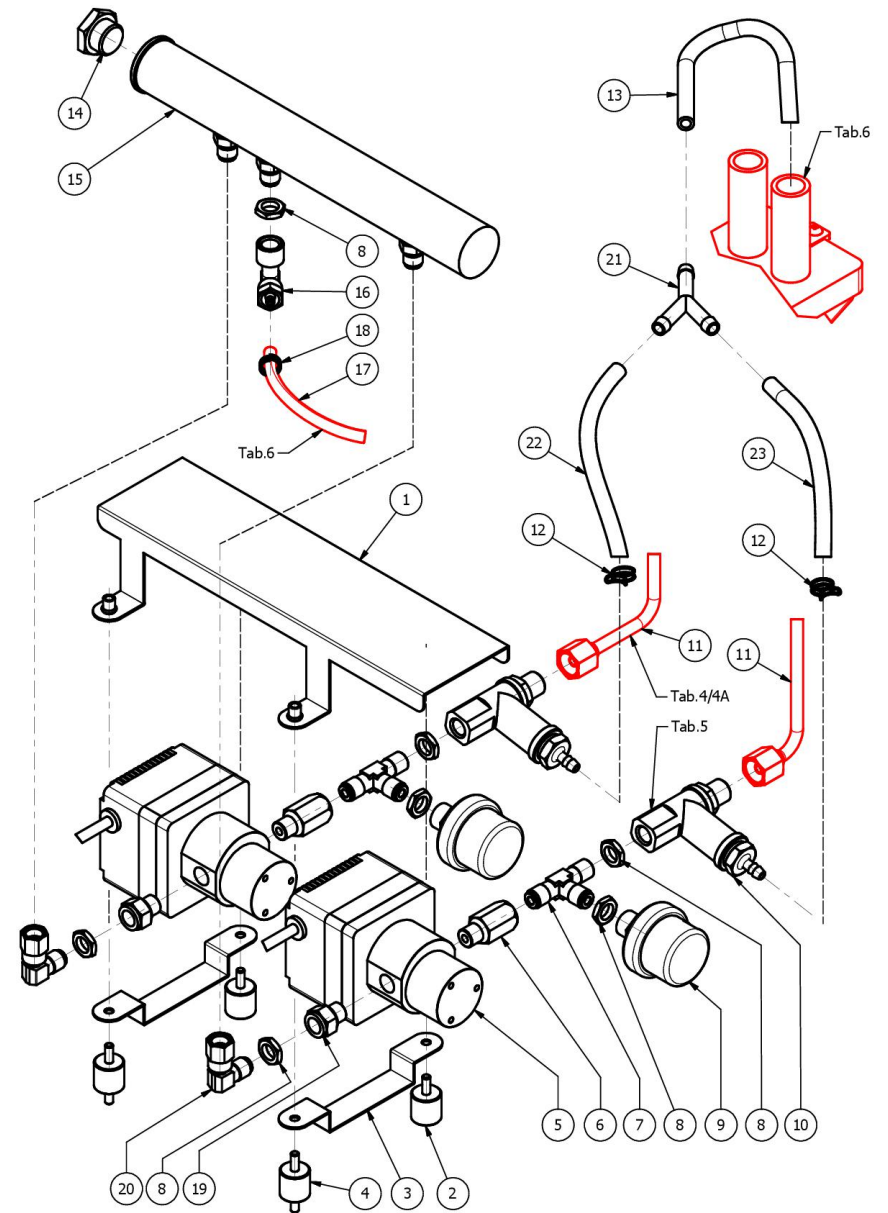

BEZZERA

ARCADIA Brewing profile

TABLE 5A
ARCADIA Brewing profile 2GR

POS	CODE	DESCRIPTION
1	5058467LL	PUMP SUPERIOR SUPPORT 2GR.W/COMPASS
2	7474219	FEET
3	5058468LW	PUMP LOWER SUPPORT
4	7470604	VIBRATION-DAMPING
5	7730513.01	GEAR PUMP FG304X NEW MAGN
6	5302085	FITTING 1/8"GFX1/8"GC
7	7304514TR	CONNECTOR TEE BRASS LEAD FREE
8	5221844	NUT 1/8
9	7666005	PRESSURE SENSOR ETX165
10	5965212.01AL	ASSY OPV ADJUST. 9/12 BAR
11	5162440LL	EXCHANGER TUBE 1°-2°-3° 3GR
12	7611516	CLAMP 10086
13	5194533	D8 X 1.5 SILICONE HOSE
14	5226403AL	PLUG 3/8
15	5329025.01BL	SILENCER 2/3GR ARCADIA DISPLAY
16	7303010	UNION ELBOW 1/8
17	5194638	TUBE PTFE 6X75
18	5471545	SPRING COVER TUBE PTFE
19	7304517	FITTING SERTO 1/8
20	5973053	ASSEMBLY BANJO UNION
21	7303039	FITTING
22	5194554	SURPRESSION VALVE DRAIN HOSE
23	5194611	SILICON TUBE 8X5X140

BEZZERA

ARCADIA Brewing profile

TABLE 5A
ARCADIA Brewing profile 2GR