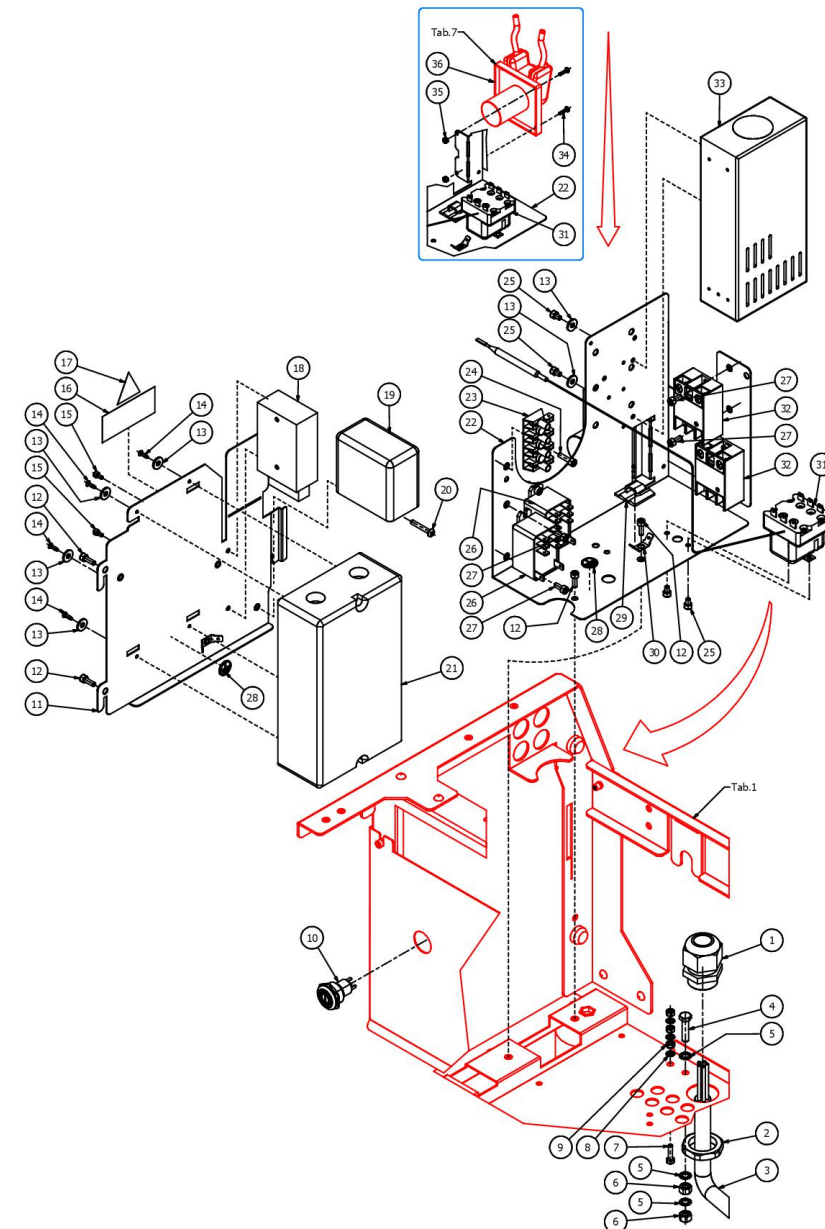

BEZZERA

ARCADIA Brewing profile

TABLE 8
ARCADIA Brewing profile

POS	CODE	DESCRIPTION
1	7614002	CABLE-PRESS PG21 POLYAMIDE
2	7614004	NUT PG21 ES.30 H6 POLYAMIDE
3	3553904.02	CABLE H07RNF 5X2.5-2,2MT S/KIT
3	3552404.02	CABLE H07RNF 3X2.5-2,2MT S/KIT
4	7816418	SCREW
5	7804002	FAN WASHER D6 BURNISHED
6	7821403	NUT M6 UNI 5587 OT
7	7826402	SCREW TE M4X16 UNI 5739 OT
8	7814001	WASHER D4 DIN 6798A A2
9	7822603	NUT M4 OT
10	7633345	ARCADIA SWITCH<!--</td-->
11	5055749LL	MOBILE ELECTRONIC BOX ARCADIA
12	7816002	SCREW TCEI M4X12 UNI 5931 A2
13	7809804	PLAIN WASHER D4 FEZN
14	7819402	TAPPING SCREW TPS D2.9X9.5 UNI 6952
15	7816016	SCREW TCEI M3X6
16	5520512	MULTITENSION ADHESIVE LABEL
17	5520502	TENSION TRIANGULAR LABEL
18	7637209	FEEDER 25V 12V ARCADIA
19	7635425	TRIAC BOARD
20	7819911	SCREW TTEI M4X25 INOX
21	7662752	ARCADIA ELECTRONIC DOSAGE 220/240V
22	5055750.01LL	ELECTRIC BOX FIXED
23	7612513	4 CONTACTS CLIP
24	7816004	SCREW TCEI M4X16 A2
25	7816017	SCREW TCEI M4X6
26	7635422	RELAY 30A 220/240V
27	7816009	SCREW TCEI M4X10 UNI 5931A2
28	5520515	ROUND EDHESIVE LABEL
29	7611517	CLAMP

BEZZERA

ARCADIA Brewing profile

TABLE 8
ARCADIA Brewing profile