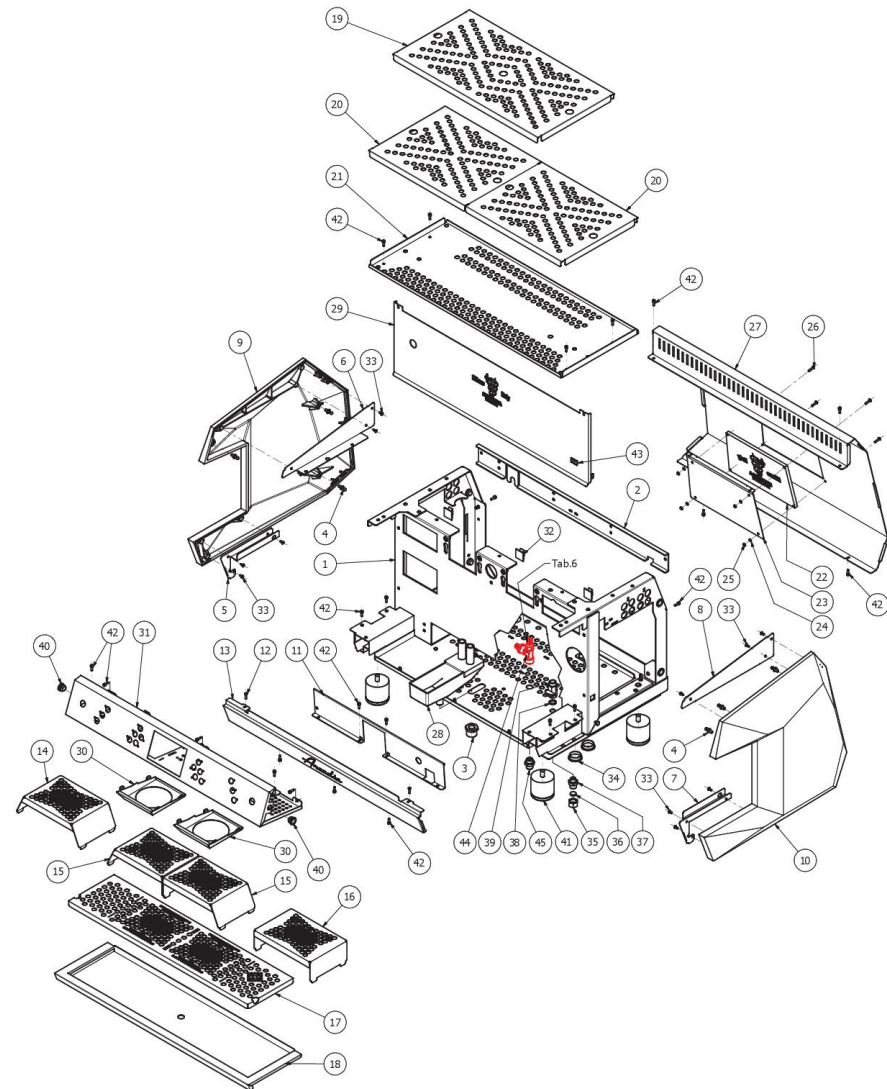

**BEZZERA**

**ARCADIA Brewing profile**

TABLE 1  
ARCADIA Brewing profile

**BEZZERA**

**ARCADIA Brewing profile**

TABLE 1  
ARCADIA Brewing profile

POS	CODE	DESCRIPTION
29	5094890LW	FRONTAL GROUP 1GR
30	5013007VT	COVERING ARCADIA GROUP RED 3000
30	5013007VS	COVERING ARCADIA GOLD GROUP
30	5013007VH	ARCADIA GROUP COVER BLACK
30	5013007YE	COVER GROUP ARCADIA WHITE
30	5013007VU	COVERING ARCADIA RUST GROUP
31	5094898.01LL	FRONTAL WORK 3GR W/COMPASS
31	5094897.01LL	FRONTAL WORK 2GR W/COMPASS
31	5094896.01LL	FRONTAL WORK 1GR W/COMPASS
32	7611517	CLAMP
33	7819908	SCREW TTEI M4X8
34	7305508	BLACK PLASTIC PLUG D.30
35	5221819	CAP NUT 3/8
36	5492011	GASKET D15X3 ASBESTOS FREE
37	5302078AL	FITTING 3/8
38	5221869	WASHER D14 X 20 X 1.5 COPPER
39	7451504	ASSEMBLY TAP
40	7999916	BUSHING PIN M6
41	7474215	FEET
42	7816002	SCREW TCEI M4X12 UNI 5931 A2
43	5521524	ITALIAN FLAG LABEL
44	5344048	ASSY LOAD FITTING 3GR
44	5344049	ASSY LOAD FITTING 1-2GR
45	5302011AL	FITTING 3/8