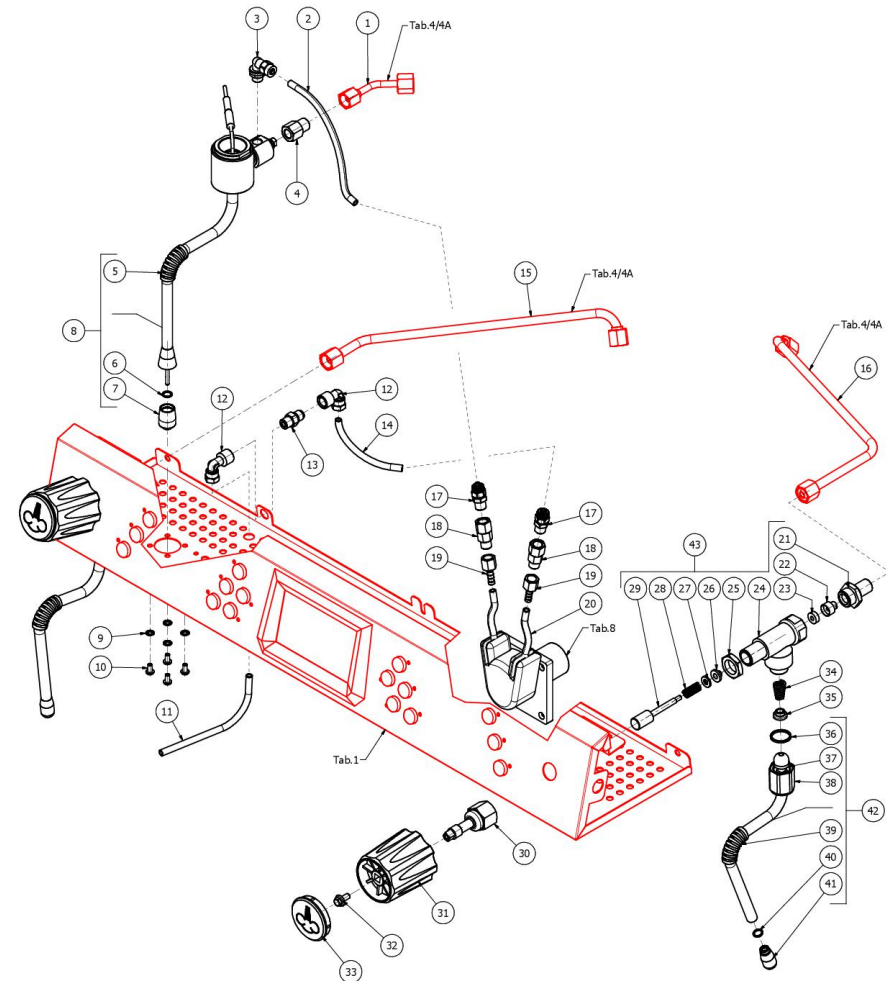

TABLE 6  
ARCADIA Brewing profile

TABLE 7  
ARCADIA Brewing profile

POS	CODE	DESCRIPTION
1	5162444LL	AUTOMATIC STEAM TUBE
2	5194674	TUBE PTFE 6X100
3	7304536TR	UNION ELBOW D6 1/8"G RUVECO
4	5225414AL	REDUCTION M12X1/8
5	7371003	STEAM PIPE PROTECTION
6	7496091	OR GASKET 108
7	7305017	TERMINAL STEAM 3 HOLES
8	7479987	NOZZLE STEAM WITH TIMER PROBE 011
9	7814001	WASHER D4 DIN 6798A A2
10	7819908	SCREW TTEI M4X8
11	5194542.01	SILICONE DISCHARGED PIPE L=700
12	7303010	UNION ELBOW 1/8
13	7304502TR	STRAIGHT FITTING 1/8
14	5194675	TUBE PTFE 6X30
15	5163367LL	STEAM TUBE LEFT ARCADIA 3GR.
16	5163360.01LL	STEAM TUBE RIGHT ARCADIA 2/3 GR.
17	7304534TR	STRAIGHT FITTING M1/8
18	7304541TR	RIGHT FITTING 1/8 X 1/8
19	5370313	GROUP E.VALVE DRAIN RUBBER HOLDER
20	7730512	PUMP ARCADIA
21	5225309	FITTING M13X3/8
22	5224603TP	GASKET HOLDER D12X12 BRASS PB-NI FR
23	5496042	GASKET D11X4X4 EPT 70
24	5283058	TAP BODY 3/8
25	5221826	NUT 3/8
26	5494004	GASKET D12 X 6 PTFE GRAPHITIZED
27	5261801	WASHER D11
28	5471513	SPRING D8 H17 AISI302
29	5260205DL	SHAFT D12X60,5 AISI303
30	5964097	ASSY TAP ROD ARCADIA

TABLE 7  
ARCADIA Brewing profile

**BEZZERA**

**ARCADIA Brewing profile**

TABLE 7  
ARCADIA Brewing profile

POS	CODE	DESCRIPTION
31	5371815	BLACK KNOB
32	7819920	SCREWS TE M5X10 C/KNURLED STAINLESS STEEL WASHER INOX A2
33	5373931CM	STEAM DISK
34	5471532.01	SPRING FOR ARTICULATION
35	5190501	CUP FOR FITTING PTFE/GLASS
36	5494021	NUT GASKET PTFE H=1,5
37	5494020	GLOBE GASKET 14.3 PTFE
38	5221872.01	LOOSEN NUT 3/8
39	7371004	STEAM PIPE PROTECTION
40	7496095	OR GASKET 6X1.2 EPDM70
41	5266610	4-HOLE STEAM TERMINAL AISI303
42	7479993.02	STEAM TUBE TERMINAL 4 WAYS ARCADIA
43	5964104	ASSY TAP 3/8