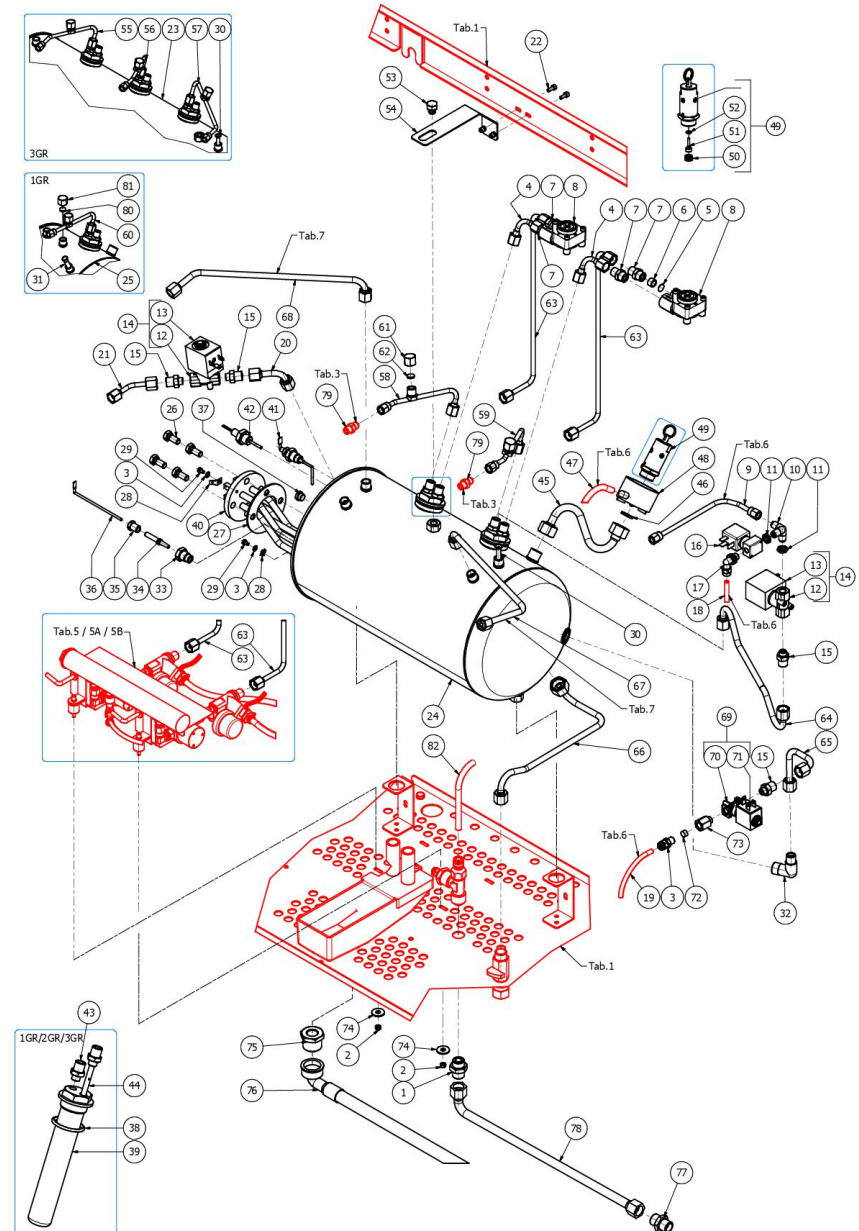

BEZZERA

ARCADIA Brewing profile

TABLE 4 - (up to 11/03/2019)
ARCADIA Brewing profile

POS	CODE	DESCRIPTION
1	5302011AL	FITTING 3/8
2	7822603	NUT M4 OT
3	7304534TR	STRAIGHT FITTING M1/8
4	5162236.01LL	SURPRESSION VALVE - HEAT EXCHANGER
5	5471001	NET FILTER D11 AISI 304
6	5191501	SPACER D11X8X6.5 PTFE
7	5302009AL	FITTING M12X1/4
8	7431001.01	VOLUMETRIC COUNTER+AUTOMATIC LED
9	5162387LL	MIXER TUBE
10	7304505TR	FITTING 3 WAYS 1/8
11	5221844	NUT 1/8
12	7703017	ELECTROPILOT 2 LARGE WAYS
13	7630340	COIL EV.220/230V OLAB 2-3 WAY GR
14	7702320	EV.2 VIE OLAB 220/230V BIG COIL
15	5302014AL	FITTING M13X1/8
16	7702318	SOLENOID VALVE 2 WAYS SIRAI 24V
17	7304536TR	UNION ELBOW D6 1/8"G RUVECO
18	5194630.01	TUBE PTFE 6X200
19	5194638	TUBE PTFE 6X75
20	5163357LL	STEAM TUBE
21	5162444LL	AUTOMATIC STEAM TUBE
22	7816009	SCREW TCEI M4X10 UNI 5931A2
23	5321522.01BL	ARCADIA BOILER 3GR. W/EXCHANGER
24	5321025.01BL	BOILER 2GR WITH EXCHANGER D28 BRILL
25	5320526.01BL	ARCADIA BOILER 1GR. W/EXCHANGER
26	7816423	CREW TE M8X18 UNI5739 A2
27	5492006	GASKET D76 X 39 X 2 ASBESTOS FREE
28	7615003	FASTON 45° HOLE D4.3
29	7826212	SCREW TCI M4X6 UNI 6107 OT
30	5192316	PESCANTE D6X1 L=180 PTFE B2013

BEZZERA

ARCADIA Brewing profile

TABLE 4 - (up to 11/03/2019)
ARCADIA Brewing profile