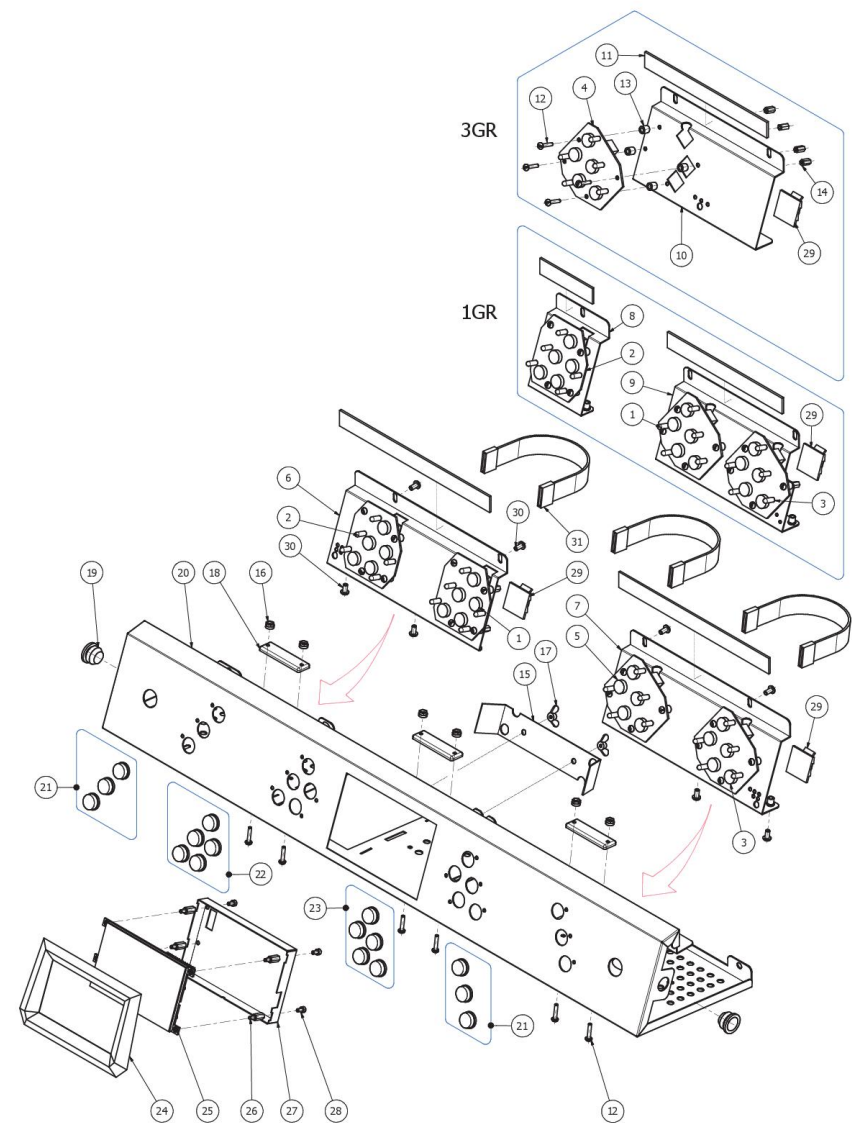

**BEZZERA**

**ARCADIA Brewing profile**

TABLE 2  
ARCADIA Brewing profile

**BEZZERA****ARCADIA Brewing profile**

TABLE 2

ARCADIA Brewing profile

POS	CODE	DESCRIPTION
26	7639918	SPACER M3 H12
27	5033005.01LL	COVERAGE DISP.ARCADIA F1 WITH
28	7816016	SCREW TCEI M3X6
29	7611517	CLAMP
30	7819908	SCREW TTEI M4X8
31	7663591	PUSH BUTTON CABLE-ARCADIA DISPLAY

**BEZZERA****ARCADIA Brewing profile**

TABLE 2

ARCADIA Brewing profile

**BEZZERA**

**ARCADIA Brewing profile**

TABLE 3 - (up to 11/03/2019)  
ARCADIA Brewing profile

POS	CODE	DESCRIPTION
1	7304502TR	STRAIGHT FITTING 1/8
2	5223024	JET M5X5 HOLE D0.8 OT
3	7703016	BIG ELECTROPILOT OLAB 3 WAY
4	7630340	COIL EV.220/230V OLAB 2-3 WAY GR
5	5370313	GROUP E.VALVE DRAIN RUBBER HOLDER
6	7611516	CLAMP 10086
7	5194554	SURPRESSION VALVE DRAIN HOSE
7	5194549	HOSE Ø 8x5 SILICONE L=350
8	7304508LA	FITTING SERTO 1/8 M5 THREADED
9	7702319	EV.3 WAY OLAB 220/230V BIG COIL
10	7304541TR	RIGHT FITTING 1/8 X 1/8
11	5018472LL	ARCADIA GROUP SUPPORT W/COMPASS
12	7816014	SCREW M8X20 UNI5931 A2
13	7816017	SCREW TCEI M4X6
14	7814001	WASHER D4 DIN 6798A A2
15	7666003	PROBE RING FOR PID
16	5963182	ASSY RESIST.DOUBLE CARTRIDGE 220/24
17	5283046AL	BODY GROUP BZ07 OT60
18	7816001	SCREW TCEI M5X12 UNI 5931 A2
19	7496004.01	GASKET OR 139 VITON FDA
20	5280502TW-AL	COUPLING RING DENICROMAL
21	7493008	CONICAL GASKET H9.3 NBR 90SH PEROS.
22	5285512AL	SHOWER-HOLDER FOR DIFFUSION
23	5285513AL	DIFFUSOR
24	5470515.01	SHOWER D57
25	7809903	SCREWS POLIERS M5X16 A4 AISI316