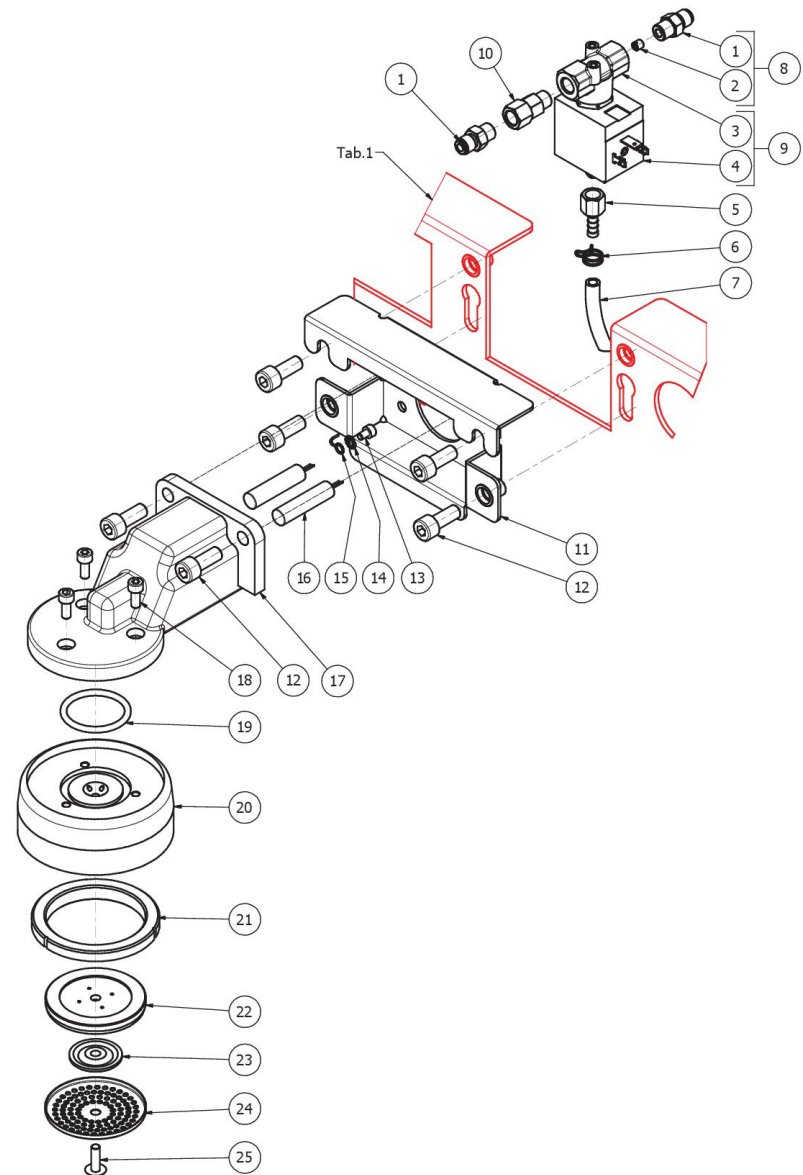

BEZZERA

ARCADIA Brewing profile

TABLE 3 - (up to 11/03/2019)
ARCADIA Brewing profile

POS	CODE	DESCRIPTION
1	7304502TR	STRAIGHT FITTING 1/8
2	5223024	JET M5X5 HOLE D0.8 OT
3	7703016	BIG ELECTROPILOT OLAB 3 WAY
4	7630340	COIL EV.220/230V OLAB 2-3 WAY GR
5	5370313	GROUP E.VALVE DRAIN RUBBER HOLDER
6	7611516	CLAMP 10086
7	5194554	SURPRESSION VALVE DRAIN HOSE
7	5194549	HOSE Ø 8x5 SILICONE L=350
8	7304508LA	FITTING SERTO 1/8 M5 THREADED
9	7702319	EV.3 WAY OLAB 220/230V BIG COIL
10	7304541TR	RIGHT FITTING 1/8 X 1/8
11	5018472LL	ARCADIA GROUP SUPPORT W/COMPASS
12	7816014	SCREW M8X20 UNI5931 A2
13	7816017	SCREW TCEI M4X6
14	7814001	WASHER D4 DIN 6798A A2
15	7666003	PROBE RING FOR PID
16	5963182	ASSY RESIST.DOUBLE CARTRIDGE 220/24
17	5283046AL	BODY GROUP BZ07 OT60
18	7816001	SCREW TCEI M5X12 UNI 5931 A2
19	7496004.01	GASKET OR 139 VITON FDA
20	5280502TW-AL	COUPLING RING DENICROMAL
21	7493008	CONICAL GASKET H9.3 NBR 90SH PEROS.
22	5285512AL	SHOWER-HOLDER FOR DIFFUSION
23	5285513AL	DIFFUSOR
24	5470515.01	SHOWER D57
25	7809903	SCREWS POLIERS M5X16 A4 AISI316

BEZZERA

ARCADIA Brewing profile

TABLE 3 - (up to 11/03/2019)
ARCADIA Brewing profile